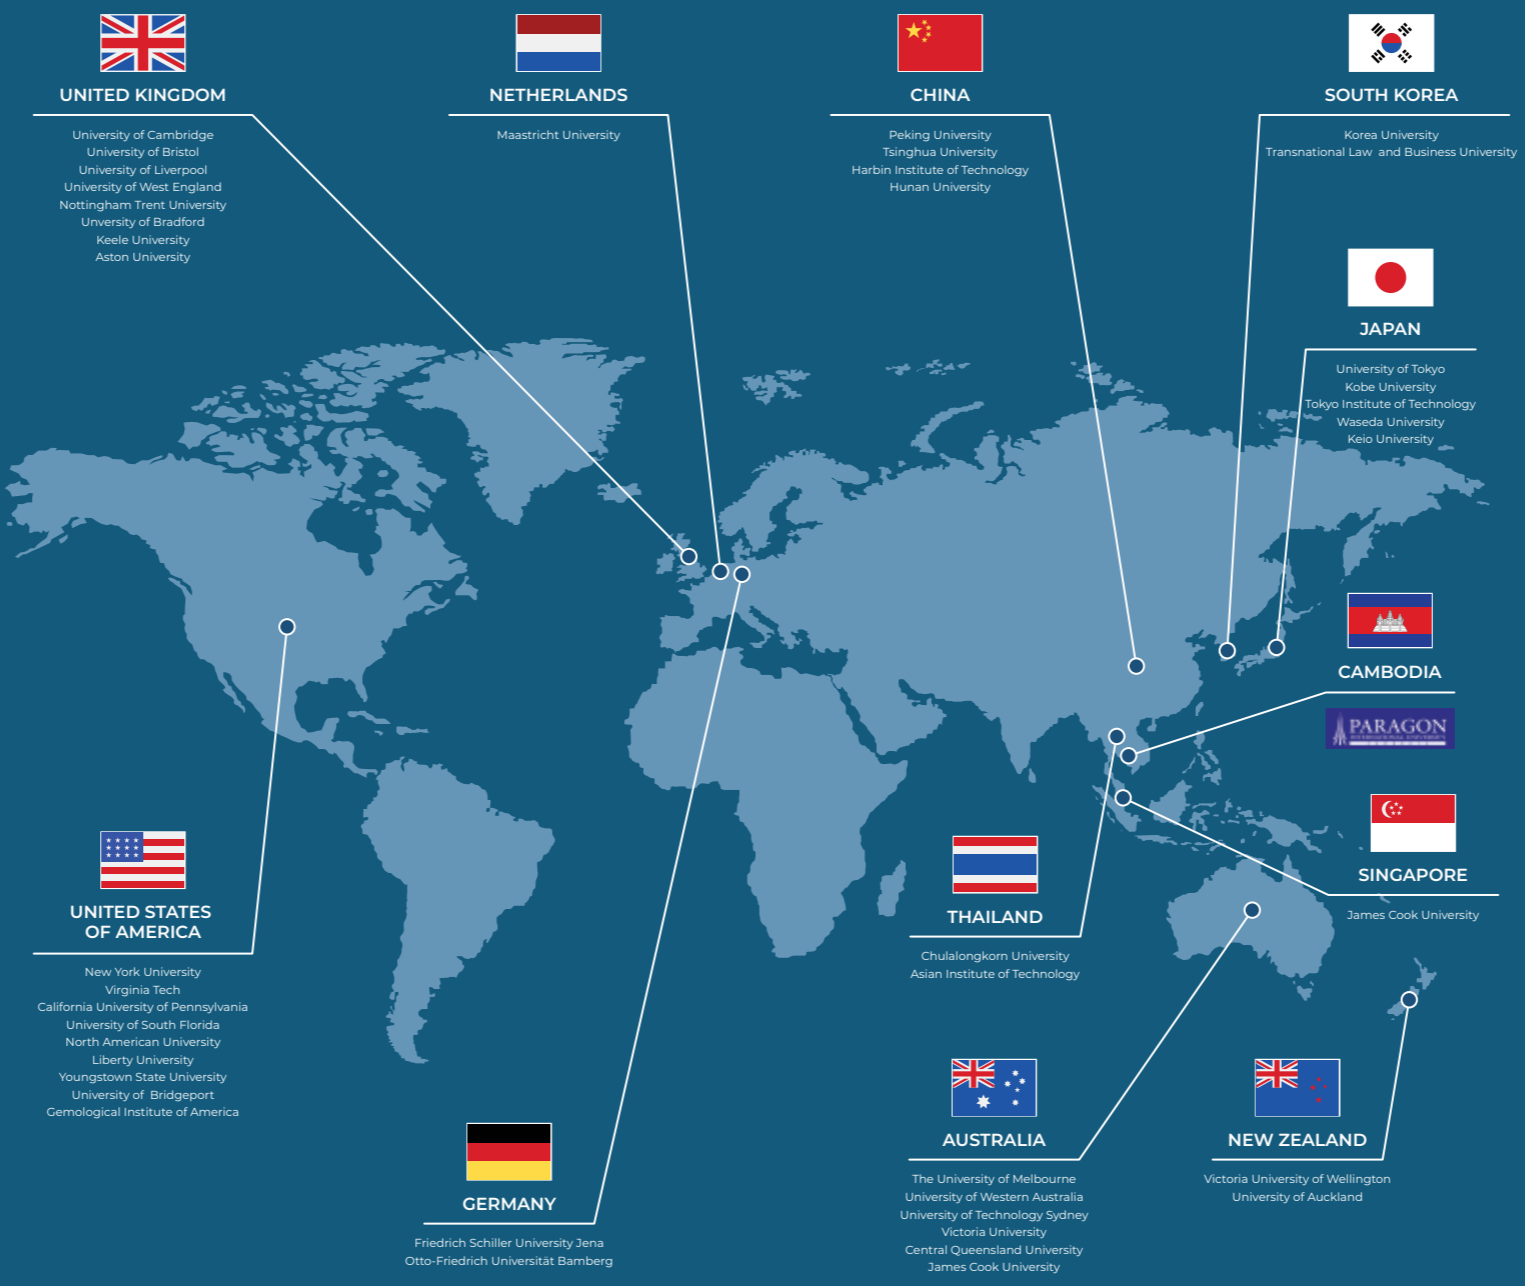

**សាកលវិទ្យាល័យដៃគូ  
PARTNER UNIVERSITIES**

-  AMERICAN UNIVERSITY
-  CANADORE COLLEGE OF APPLIED ARTS AND TECHNOLOGY
-  CENTENNIAL COLLEGE
-  COLLEGE OF ARTS, MEDIA, AND TECHNOLOGY, CHIANGMAI UNIVERSITY
-  ESSEX UNIVERSITY
-  HANKUK UNIVERSITY OF FOREIGN STUDIES (HUFS)
-  INSTITUTE OF ASIAN STUDIES, CHULALONGKORN UNIVERSITY
-  KDU UNIVERSITY COLLEGE SDN BHD
-  KING MONGKUT'S UNIVERSITY OF TECHNOLOGY THONBURI
-  LIAONING COMMUNICATION UNIVERSITY
-  MAHIDOL UNIVERSITY INTERNATIONAL COLLEGE
-  PRESIDENT UNIVERSITY
-  SOUTHERN ALBERTA INSTITUTE OF TECHNOLOGY (SAIT)
-  SALEM STATE UNIVERSITY
-  SOLBRIDGE INTERNATIONAL SCHOOL OF BUSINESS, WOOSONG UNIVERSITY
-  SOUTHERN UNIVERSITY OF SCIENCE AND TECHNOLOGY (SUSTECH)
-  SULEYMAN DEMIREL UNIVERSITY
-  UNIVERSITY OF THE PHILIPPINES DILIMAN

**បណ្តាញអតិថិជនស្សិតទូទាំងសកលលោករបស់ស.ជារ៉ាហ្គុន  
GLOBAL ALUMNI NETWORK**

Academic Year  
2020 - 2021

សាកលវិទ្យាល័យអន្តរជាតិ ជារ៉ាហ្គុន

**PARAGON  
INTERNATIONAL  
UNIVERSITY**

Leading your way...

# កាលបរិច្ឆេទសំខាន់ៗ